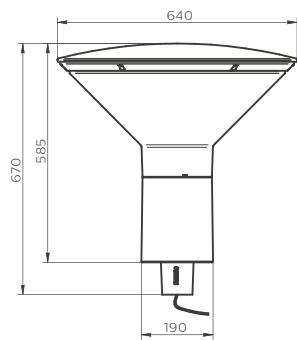

尺寸图

单位: mm

配光曲线

订购信息

产品型号	适配光源	12NC
BDS470 C 35xLED/NW PSU 220-240V TB 7043	LED	911401612903
BDS470 C 35xLED/WW PSU 220-240V TB 7043	LED	911401613003
BDS470 C 35xLED/WW PSU 220-240V TA 7043	LED	911401613103
BDS470 C 35xLED/NW PSU 220-240V TA 7043	LED	911401613203
BDS470 C 55xLED/NW PSU 220-240V TS 7043	LED	911401613303
BDS470 C 35xLED/NW PSU 220-240V TS 7043	LED	911401613403
BDS470 C 35xLED/WW PSU 220-240V TS 7043	LED	911401613503
BDS470 C 55xLED/WW PSU 220-240V TA 7043	LED	911401613603
BDS470 C 55xLED/NW PSU 220-240V TB 7043	LED	911401613703
BDS470 C 55xLED/WW PSU 220-240V TB 7043	LED	911401613803
BDS470 C 55xLED/WW PSU 220-240V TS 7043	LED	911401613903
BDS470 C 55xLED/NW PSU 220-240V TA 7043	LED	911401614003